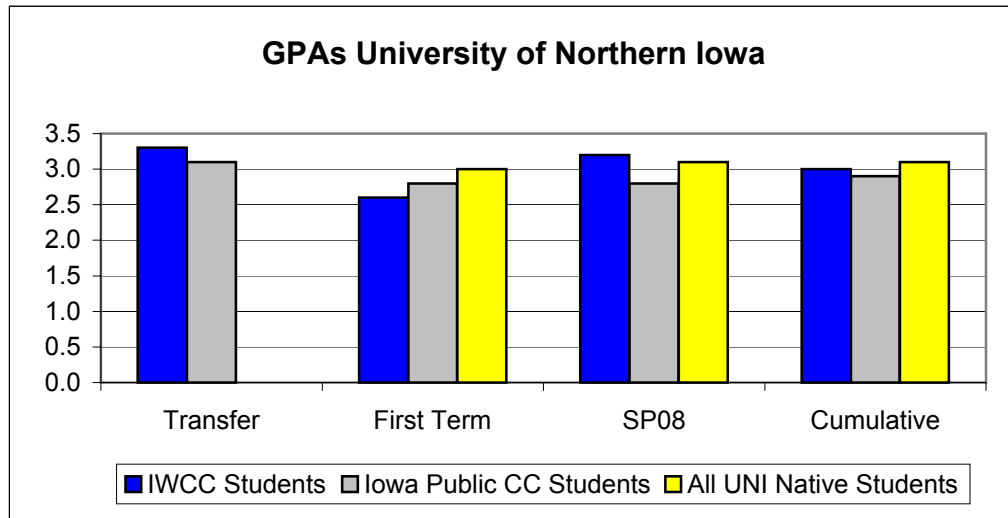

Former Students of Iowa Western Community College - GPAs After Transfer to Regents Schools - Spring 2008