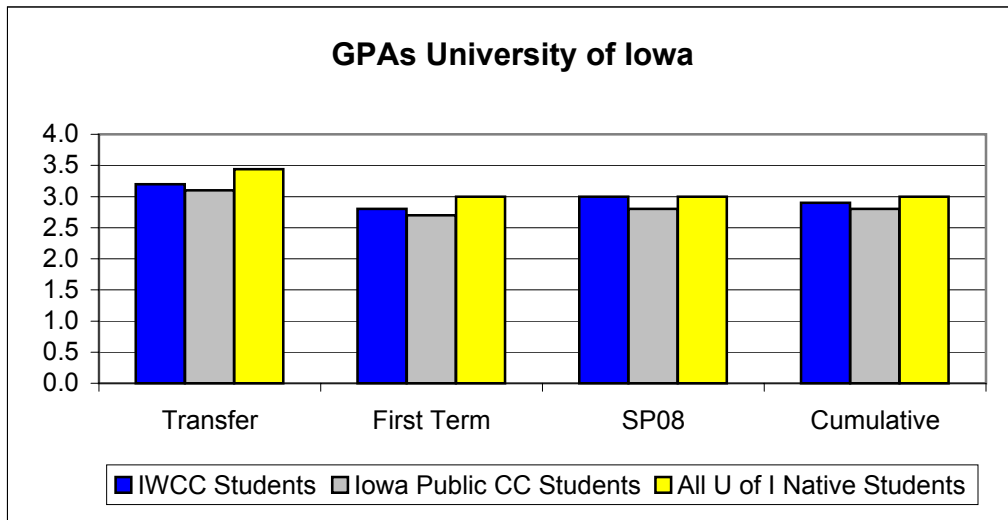

Former Students of Iowa Western Community College - GPAs After Transfer to Regents Schools - Spring 2008