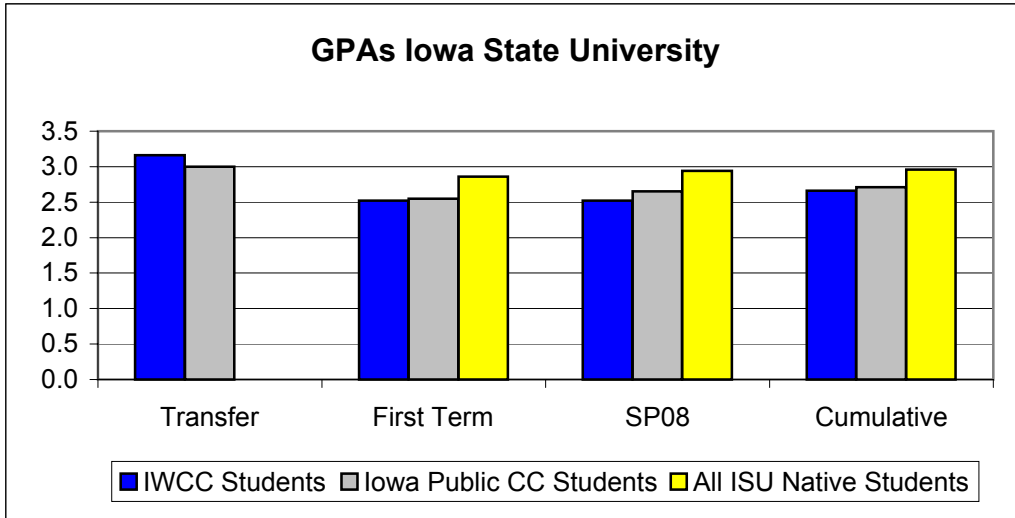

Former Students of Iowa Western Community College - GPAs After Transfer to Regents Schools - Spring 2008